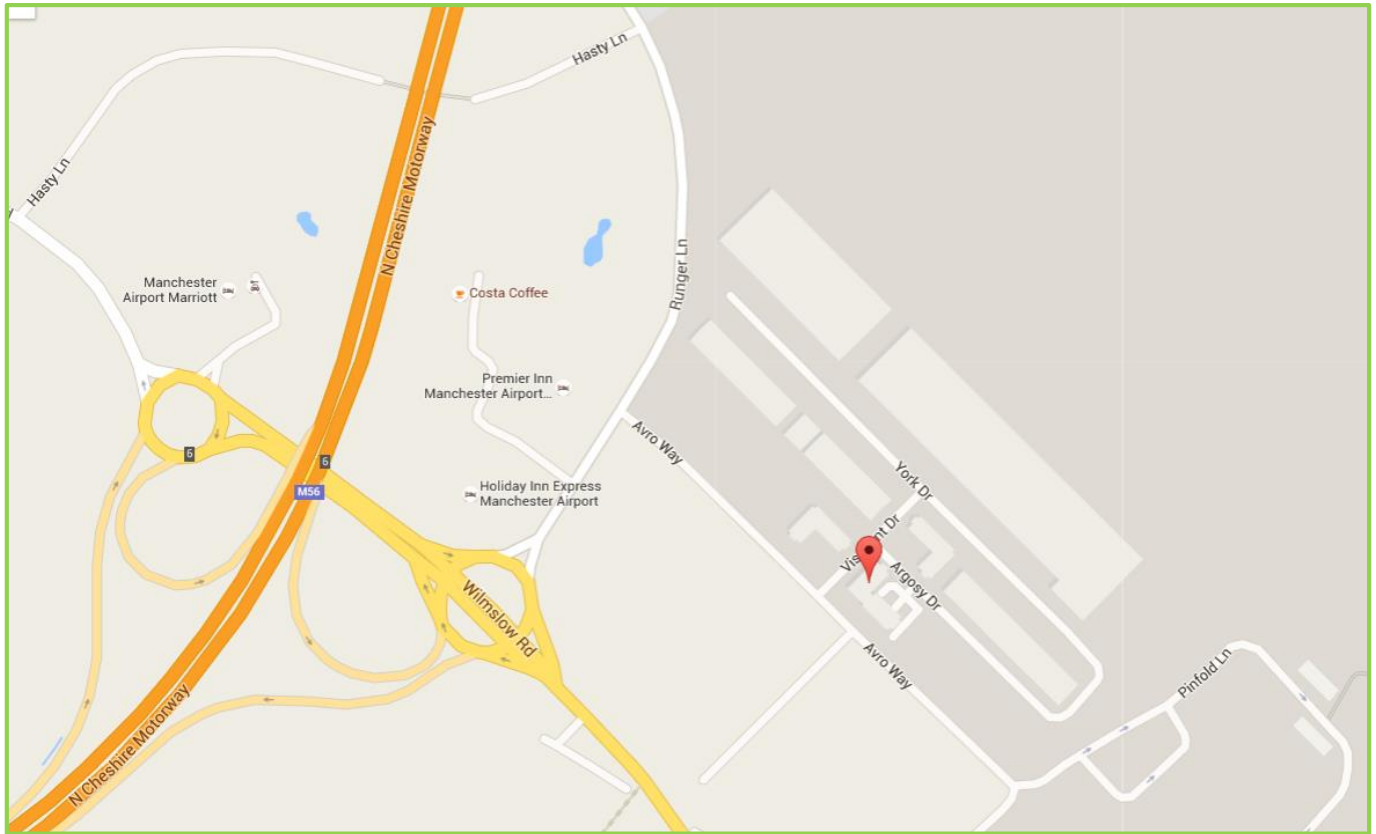

## Lime Supply Directions

### Lime Supply Ltd

Suite 211  
Second floor  
Building 308  
Avro Way  
World Freight Terminal  
Manchester M90 5PZ

### Directions

- From the M56 leave at Junction 6
- Drive on to Runger lane which is off the roundabout on the Wilmslow side of the motorway junction
- Take the first right into Avro way
- Then take the first left on to Viscount drive
- Turn immediately right in to Argosy drive
- The car park is situated at the back of the building on the right
- Buzz the intercom for access to the carpark
- Lime Supply are situated on the 2<sup>nd</sup> floor in the South Wing, first office on the left, suite 211.